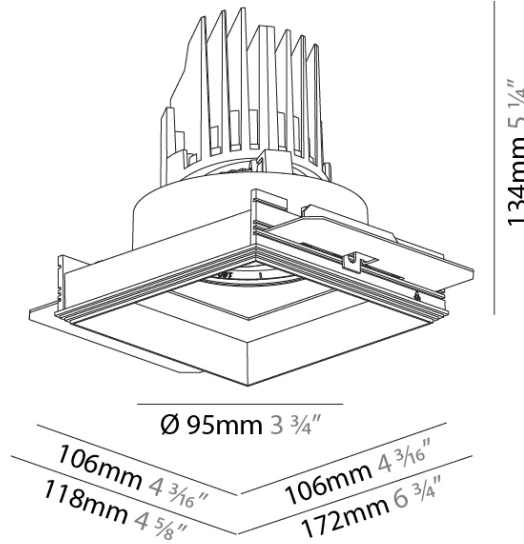

ELECTRICAL

Lamp Type: LED (Zhaga Standard)
Input Wattage (W): 13.2 / 16.5
Total Output Wattage (W): 12.1 / 14.7
[Dimming: Tri-Mode (Non-Dimming and Phase Dimming (120Vac only) and 0-10V Dimming)](#)
Driver Included: No
Driver Location: Recessed Housing
Driver Type: Constant Current - Universal
Driver Class: Class 2
Housing: See components
Input Voltage (V): 120 - 277
Constant Current (MA): 350

LED

Number of LEDs: 1
[Color Temperature (°K): 2700 / 3000 / 3500 / 4000](#)
Max. Delivered Lumen (lm): 850 / 950 / 1019 / 1040
Nominal Lumen (lm): 960 / 1070 / 1156 / 1180
CRI: >90 CRI
Efficiency (%): 88.5
Lamp Life (hrs): 50000
Upon Request: RGB-W Tunable White Special Color Temperature
Special LED

OPTICAL

Reflector?: 10
Adjustability: Rotational 355°; Tilt 30°
Upon Request: Special Beam Angles

RATINGS AND CERTIFICATIONS

© 2024 Zaneen LLC, 10000 10th St, Suite 3382, F 416-247-9319, www.zaneen.com

Available for international specifications by adding "INT" at the end of the existing Model #. For assistance on 'custom' specifications, contact zteam@zaneen.com.
Certified By: Certified for North American Standards
In a constant effort to supply the best product, we reserve the right to change specifications or materials without notice. The most recent specification sheets are found at zaneen.com
IP rating: IP20