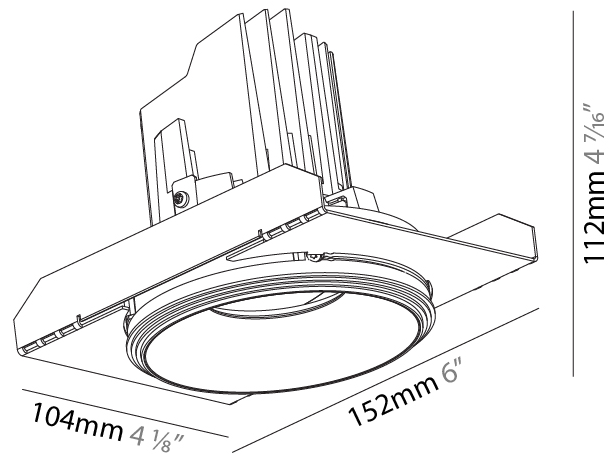

ELECTRICAL

Lamp Type: LED (Zhaga Standard)
Input Wattage (W): 13.2 / 16.5
Total Output Wattage (W): 12.1 / 14.7
Dimming: Tri-Mode (Non-Dimming and Phase Dimming (120Vac only) and 0-10V Dimming)
Driver Included: No
Driver Location: Recessed Housing
Driver Type: Constant Current - Universal
Driver Class: Class 2
Housing: See components
Input Voltage (V): 120 - 277
Constant Current (MA): 350

LED

Number of LEDs: 1
Color Temperature (°K): 2700 / 3000 / 3500 / 4000
Max. Delivered Lumen (lm): 850 / 950 / 1019 / 1040
Nominal Lumen (lm): 960 / 1070 / 1156 / 1180
CRI: >90 CRI
Efficiency (%): 88.5
Lamp Life (hrs): 50000
Upon Request: RGB-W Tunable White Special Color Temperature Special LED

OPTICAL

Reflector°: 10
Adjustability: Rotational 355°; Tilt 10°
Upon Request: Special Beam Angles

RATINGS AND CERTIFICATIONS

Zaneen Group Inc. © 2024, T 1800-388-3382, F 416-247-9319, www.zaneen.com
Certified By: Certified for North American Standards
Available for International specifications by adding "INT" at the end of the existing Model #. For assistance on 'custom' specifications, contact zteam@zaneen.com.
IP Rating: IP20
If a conflict occurs to supply the best product, we reserve the right to change specifications or materials without notice. The most recent specification sheets are found at zaneen.com

104mm 4 1/8"

152mm 6"

112mm 4 7/16"

Ø 107mm 4 3/16"